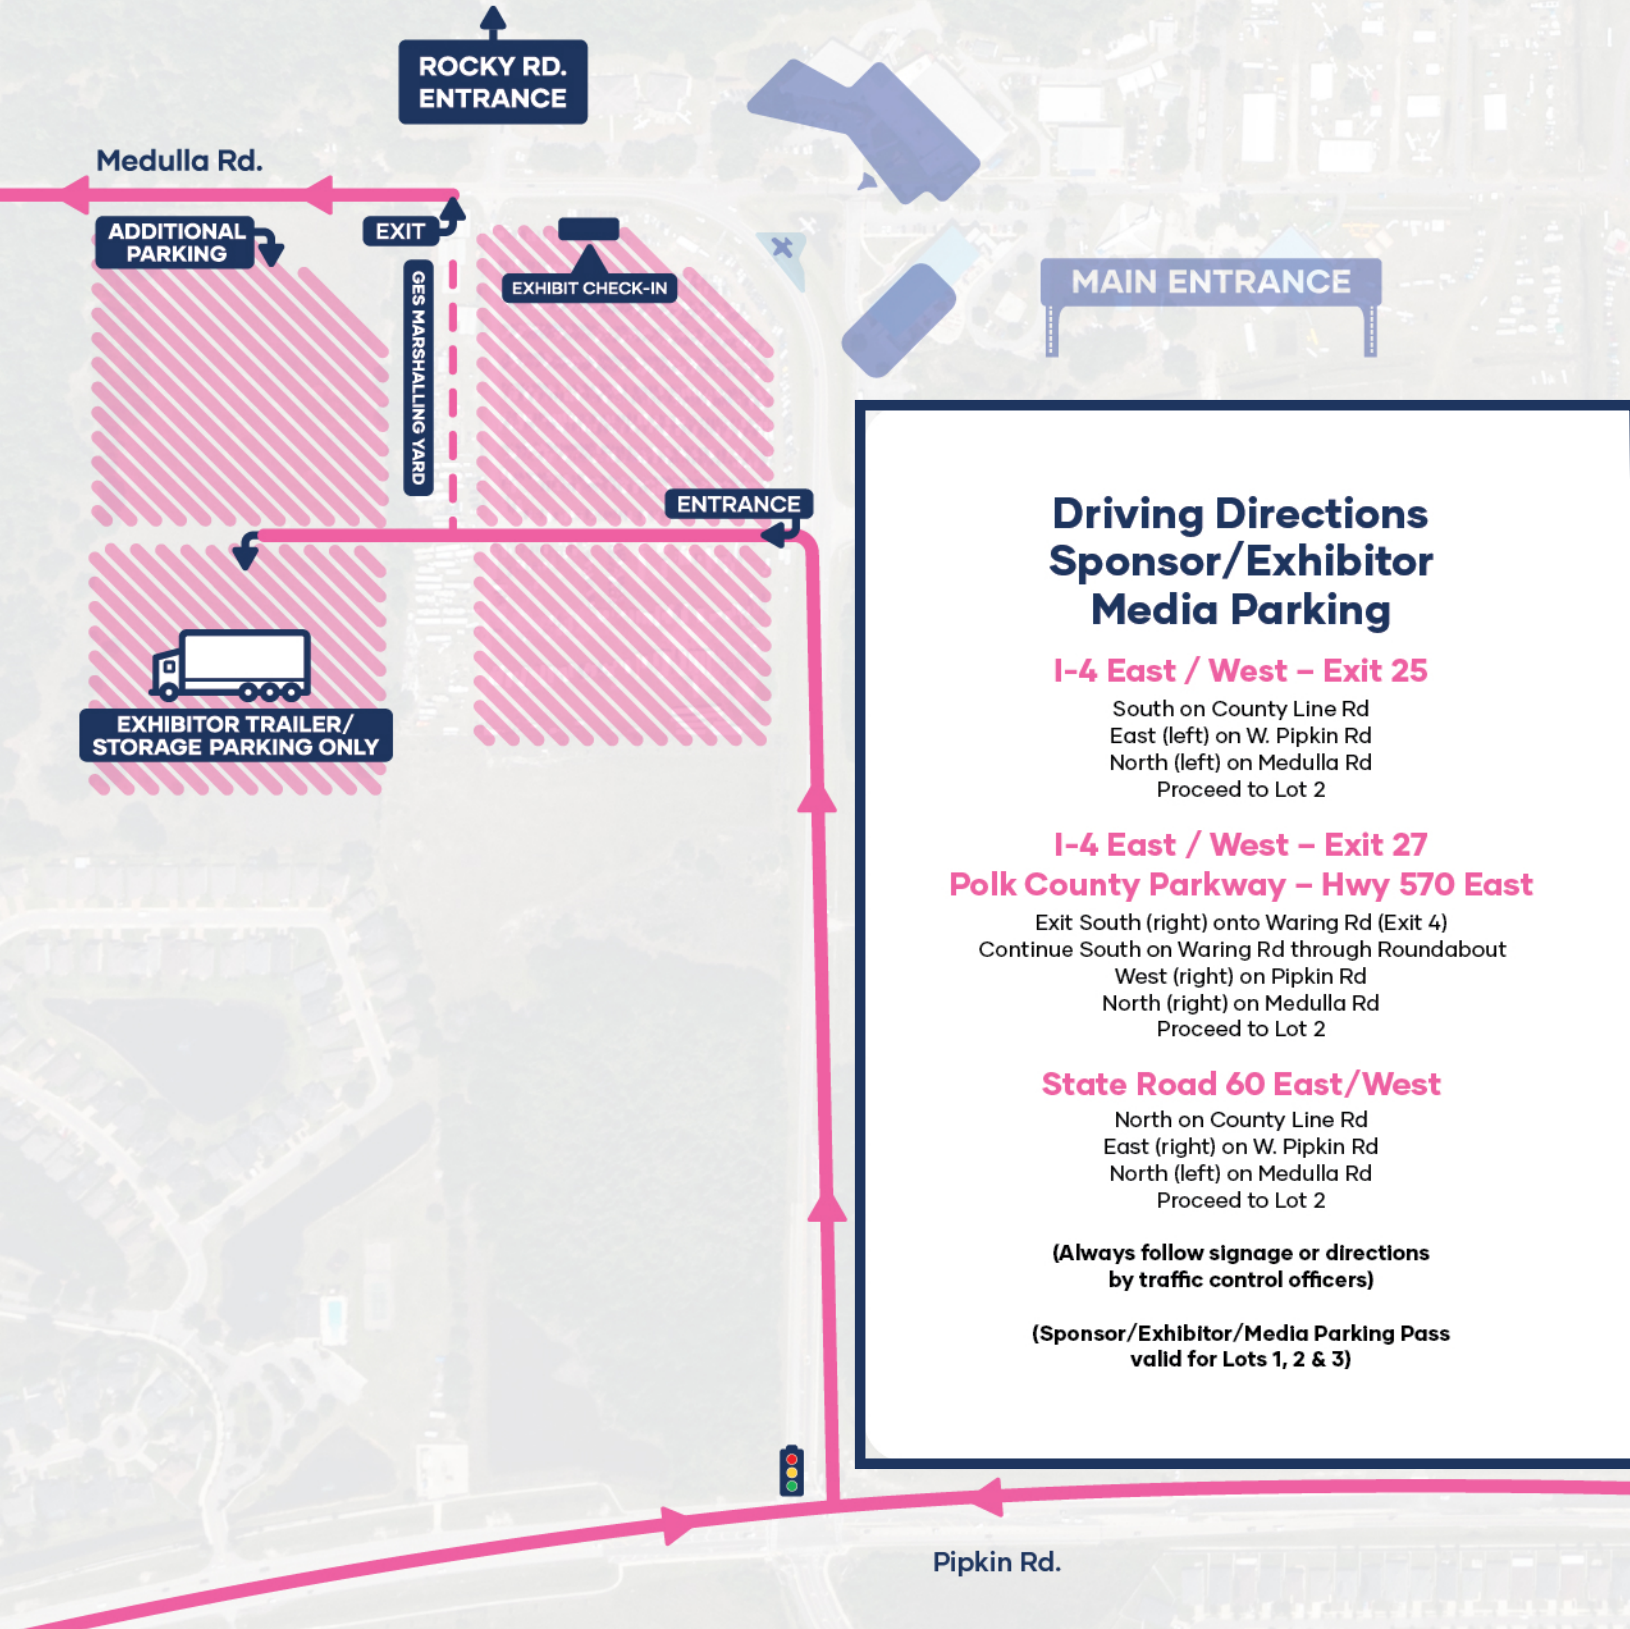

LOT 2 DIRECTIONS

Exhibit setup before 9am & after 5pm.

Driving Directions Sponsor/Exhibitor Media Parking

I-4 East / West – Exit 25

South on County Line Rd
East (left) on W. Pipkin Rd
North (left) on Medulla Rd
Proceed to Lot 2

I-4 East / West – Exit 27

Polk County Parkway – Hwy 570 East

Exit South (right) onto Waring Rd (Exit 4)
Continue South on Waring Rd through Roundabout
West (right) on Pipkin Rd
North (right) on Medulla Rd
Proceed to Lot 2

State Road 60 East/West

North on County Line Rd
East (right) on W. Pipkin Rd
North (left) on Medulla Rd
Proceed to Lot 2

**(Always follow signage or directions
by traffic control officers)**

**(Sponsor/Exhibitor/Media Parking Pass
valid for Lots 1, 2 & 3)**