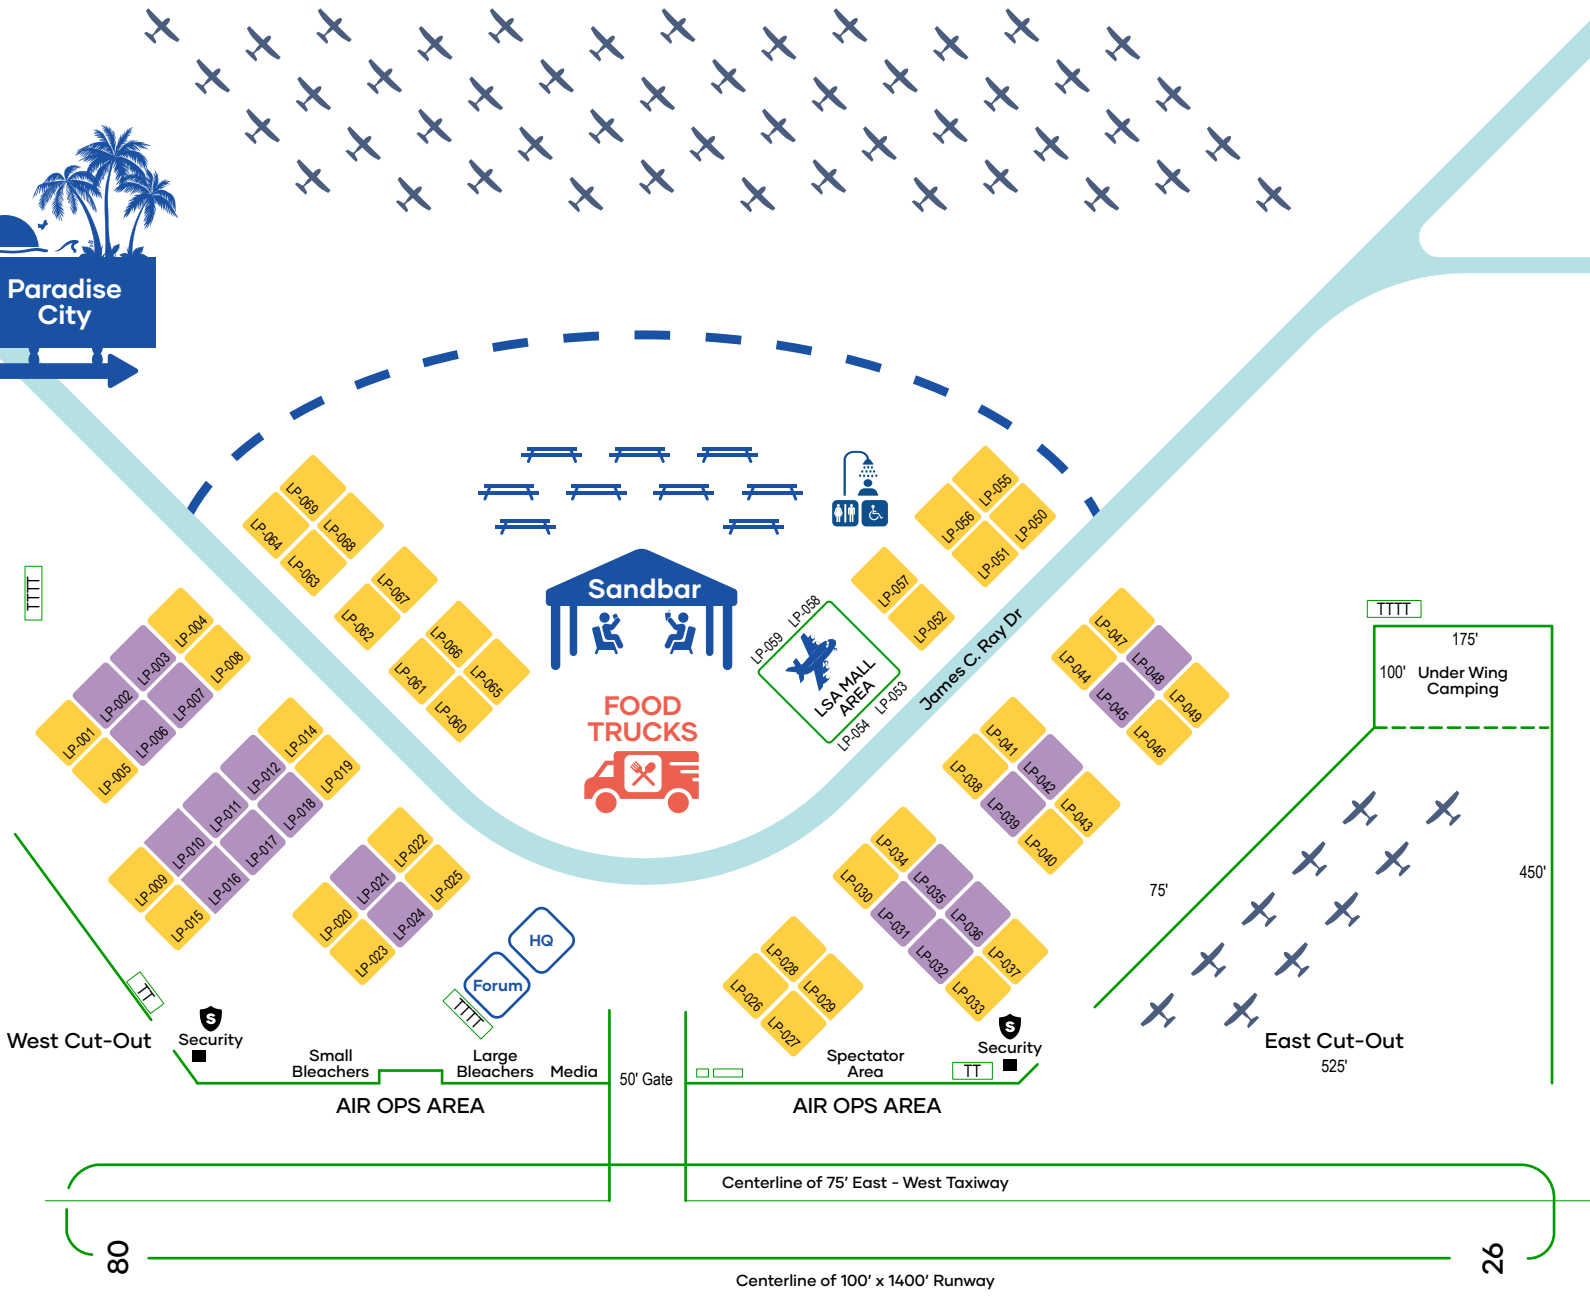

Paradise City

LIGHTPLANE EXHIBITS

50x50 FT. - \$1,500
6 Exhibitor/1 Parking pass

50x50 FT. - \$1,450
6 Exhibitor/1 Parking pass

No electric available in this area.