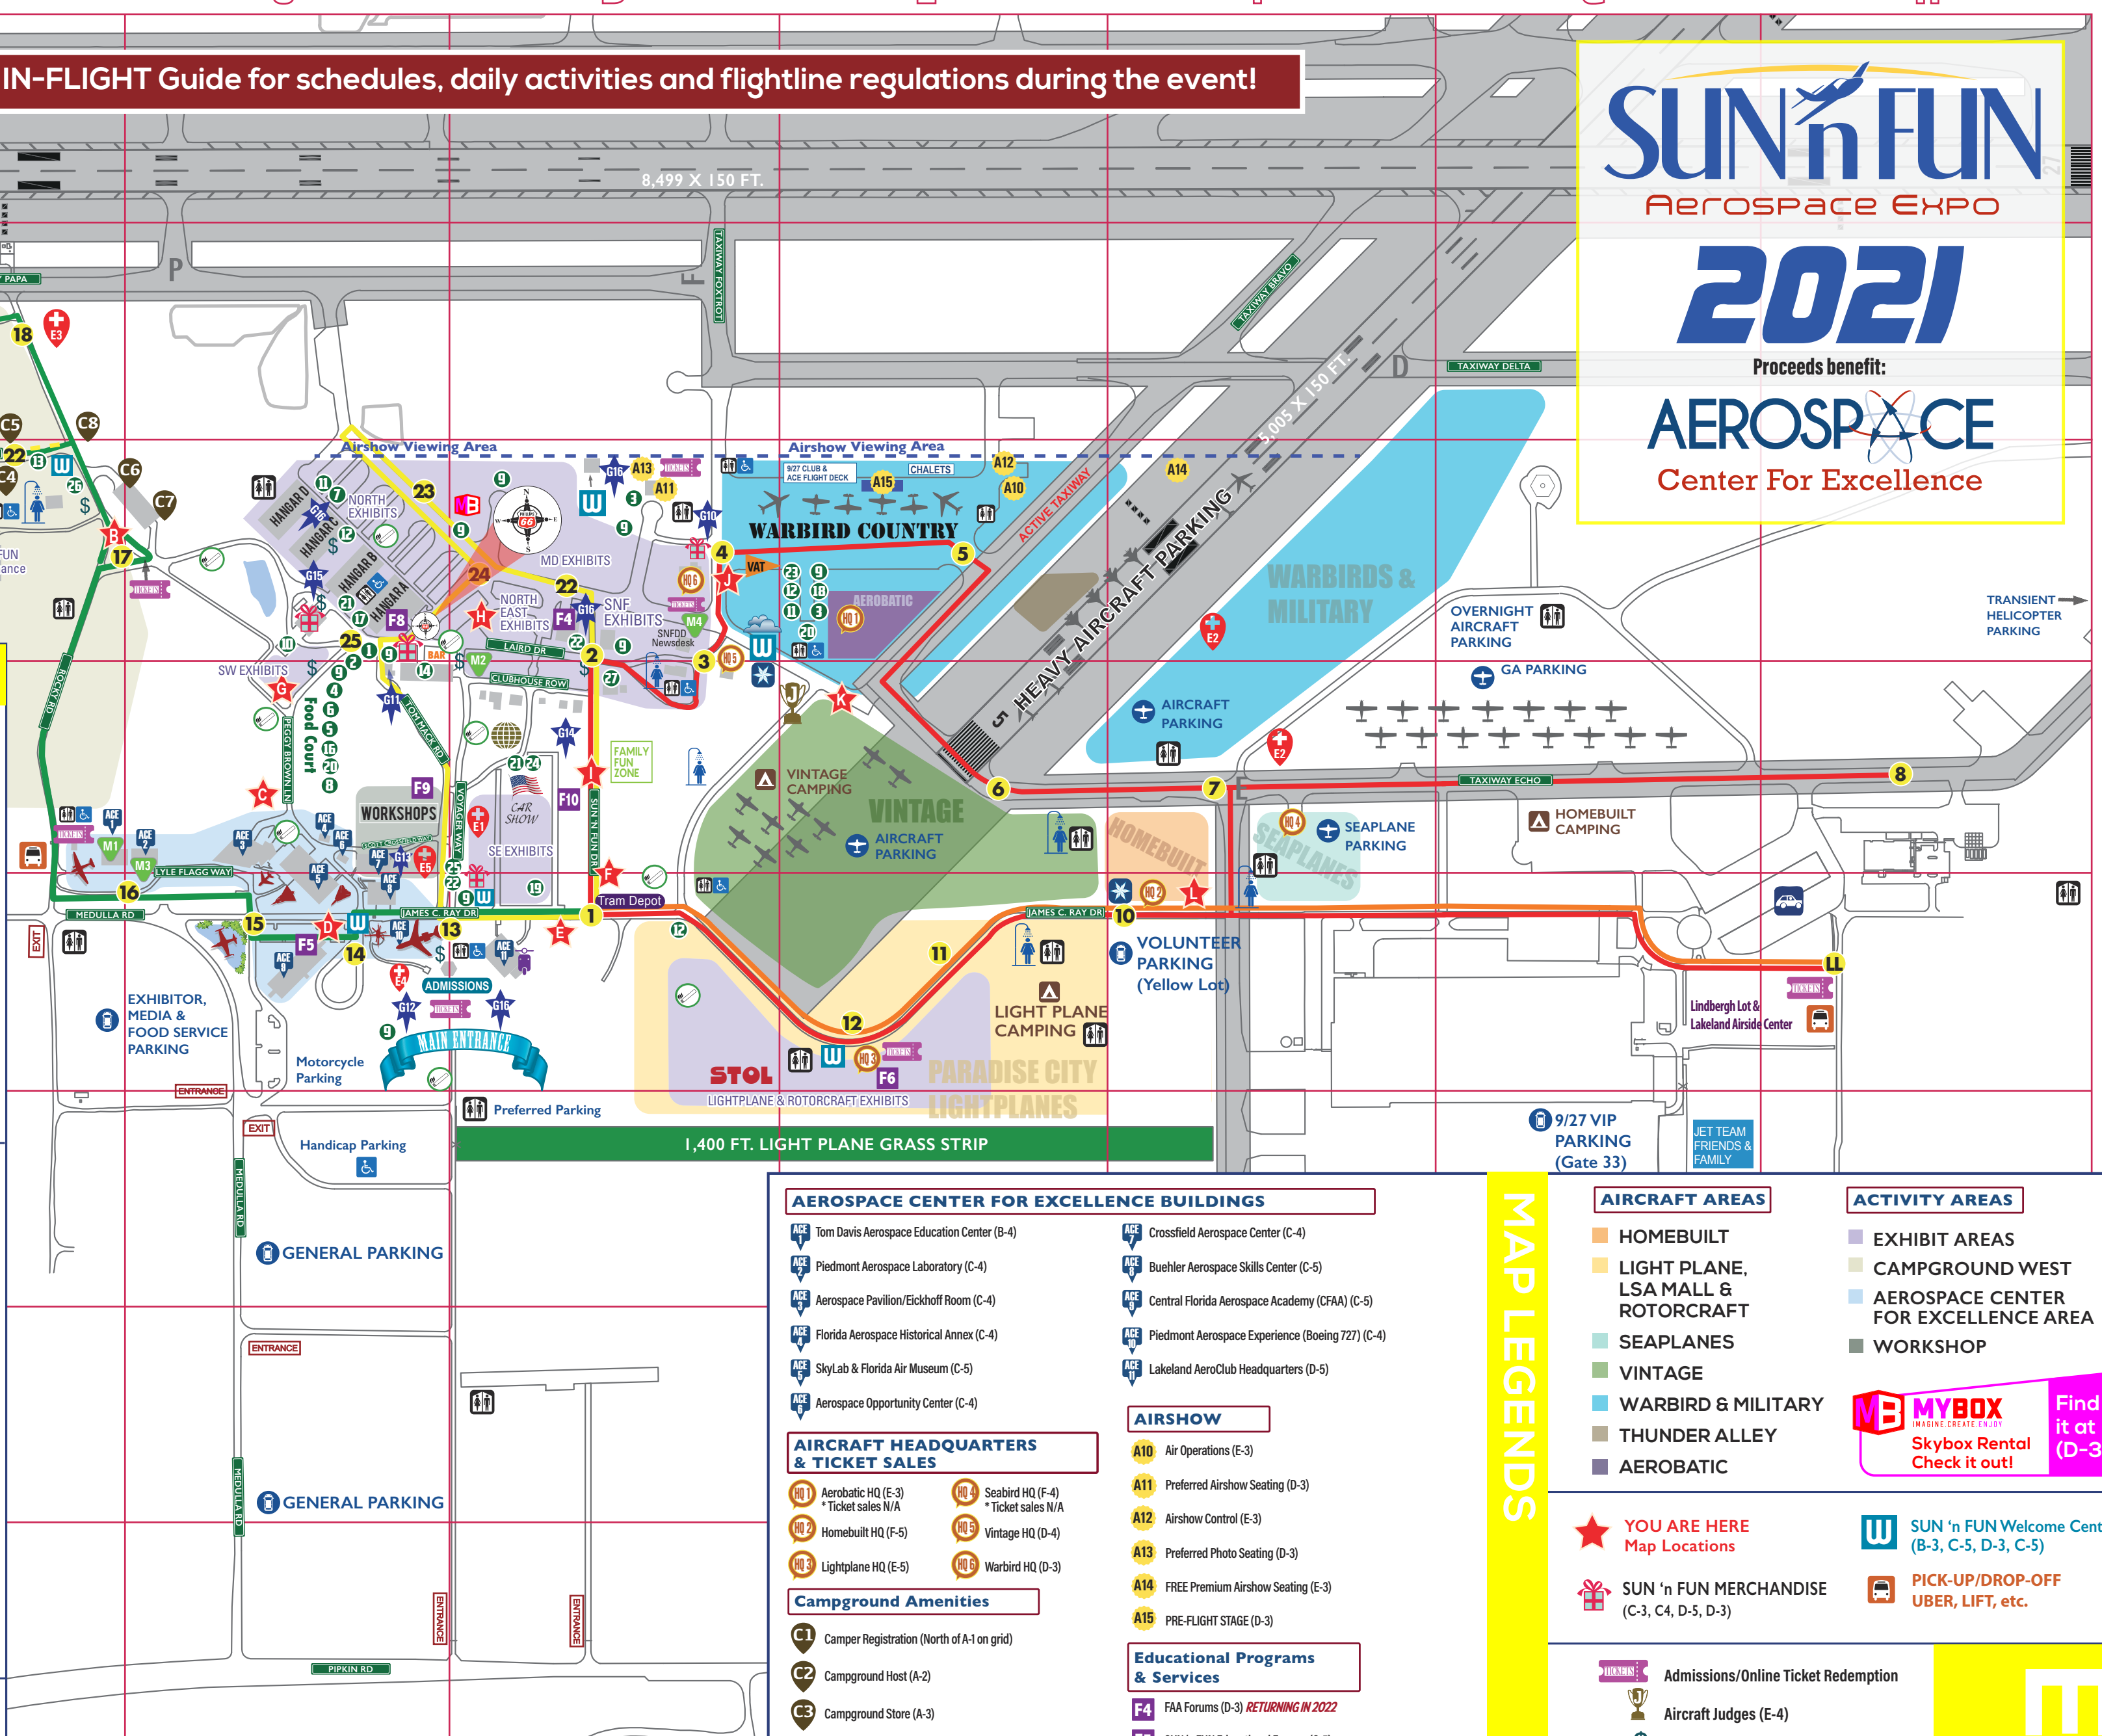

Check the IN-FLIGHT Guide for schedules, daily activities and flightline regulations during the event!

SUN 'n FUN
AEROSPACE EXPO
2021
Proceeds benefit:
AEROSPACE
Center For Excellence

TRAM ROUTES

1. #### EAST ROUTE (RED)
1. Depot
  2. 99's Compass Rose (FAA/EAA/Food Court)
  3. Vintage Headquarters
  4. Warbird Ramp West
  5. Warbird Ramp East
  6. Vintage Parking / Camping
  7. Homebuilt / Seaplanes
  8. Rotorcraft Parking
  9. Aircraft Parking / Homebuilt Camp
  10. Yellow Lot
  11. Light Plane Camping
  12. Paradise City / Light Planes
  1. Depot

1. #### WEST ROUTE (GREEN)
1. Depot
  13. Main Gate
  14. Forums / CFAA
  15. Florida Air Museum
  16. Media / Student Tours (Tom Davis Center)
  17. Corral / Parts Exchange
  18. RV Campground North
  19. Aircraft Camping Registraton
  20. RV Campground West
  21. RV Campground South
  22. Ladies Pavilion
  17. Corral
  16. Media / Student Tours (Tom Davis Center)
  15. Florida Air Museum
  14. Forums / CFAA
  13. Main Gate
  1. Depot

1. #### EXHIBITS EXPRESS TRAM ROUTE (YELLOW)
1. Depot
  2. 99's Compass Rose (FAA/EAA/Food Court)
  23. MD North Exhibits
  24. North Exhibits - Hangar A
  25. Visitor Info Center - Corner of Tom Mack & Laird
  13. Main Entrance - Corner of Doolittle & Tom Mack

1. #### LINDBERGH ROUTE (ORANGE)
1. Depot
  12. Paradise City / Light Planes
  11. Light Plane Camping
  10. Yellow Lot
  5. LL. Lindbergh Lot

East Tram Route
West Tram Route
Exhibits Express Tram Route
Lindbergh Lot Route

HANDICAP TRAM AVAILABLE ON ALL ROUTES

FOOD VENDORS

1 Sugar Shakers (C-3) London Broil, chicken, salads, beverages 2 Corn Roast (C-4) Roasted corn 3 Kayla's Heavenly Smoked BBQ (E-3) Ribs, pork, chicken, & beverages 4 Randy's Superdogs (C-4) Hot dogs & corn dogs 5 Southern Specialties American Cuisine (C-4) Steak burgers, french fries, chilli cheese fries, & beverages 6 Demetris Greek Foods (C-4) Gyros, pitas, shish-ka-bobs, salads, & beverages 7 Java Junction (C-3) Coffee, espresso, cappuchino, latte, & tea 8 Southern Star Lemonade (C-4) 9 Ice Cream Treats (various locations) Beverages, hot dogs, chips, ice cream, & strawberry shortcake 10 Peachey's Bakery (C-3) Amish donuts, soft pretzels, chicken salad, sweet tea, & coffee 11 Wild Bill's Olde Fashioned Soda (C-3)(E-3) 12 Savori Catering (E-3)(D-5) Sausage, philly cheese steak, fries, pitas, hot dogs, & burgers	13 Scott & Suzie's Concessions (B-3) Breakfast, chicken, pork, meatloaf, catfish w/ sides daily at Campground location only 14 Sunset Grill (D-4) Salads, burgers, french fries, chicken tenders, alcohol, entertainment, & more 15 Country Store (A-3) Milk, beer, eggs, & other convenient items 16 Croydon Foods (C-4) Philly cheese steak, corn Dogs, chicken tenders, fries, chicken on a stick 17 HTEAO (C-3) 18 Croydon Coffee Cart (E-3) 19 CFAA PLANES (D-5) Boiled Peanuts 20 Papa Joe's (C-4) Cuban sandwiches & coffee 21 Board Wok Noodle (D-4) Stir fry cuisines 22 Pence's Carmel Corn & Cotton Candy (D-3, 4, 5) 23 Twisted Willy's (E-3) Pretzels & pretzel dogs 24 Tallulah's Table by The Sea (D-4) Mobile seafood bistro 25 Fuzzy Tacos (D-4) 26 CFAA PLANES (B-3) Breakfast & lunch 27 SARASOTA SMOKE HOUSE (D-4)

AEROSPACE CENTER FOR EXCELLENCE BUILDINGS

- ACE Tom Davis Aerospace Education Center (B-4) - ACE Piedmont Aerospace Laboratory (C-4) - ACE Aerospace Pavilion/Eickhoff Room (C-4) - ACE Florida Aerospace Historical Annex (C-4) - ACE SkyLab & Florida Air Museum (C-5) - ACE Aerospace Opportunity Center (C-4)	- ACE Crossfield Aerospace Center (C-4) - ACE Buehler Aerospace Skills Center (C-5) - ACE Central Florida Aerospace Academy (CFAA) (C-5) - ACE Piedmont Aerospace Experience (Boeing 727) (C-4) - ACE Lakeland AeroClub Headquarters (D-5)

AIRCRAFT HEADQUARTERS & TICKET SALES

- HQ1 Aerobatic HQ (E-3) *Ticket sales N/A   - HQ2 Homebuilt HQ (F-5)   - HQ3 Lightplane HQ (E-5)   - HQ4 Seabird HQ (F-4) *Ticket sales N/A   - HQ5 Vintage HQ (D-4)   - HQ6 Warbird HQ (D-3)

Campground Amenities

- C1 Camper Registration (North of A-1 on grid)
- C2 Campground Host (A-2)
- C3 Campground Store (A-3)
- C4 Corn Roast (B-3)
- C5 Ladies Pavilion (B-3) RETURNING IN 2022
- C6 Parts Exchange (C-3)
- C7 Shipping Services provided by GES (C-3)
- C8 Campground Kiddie Activities (B-2) RETURNING IN 2022
- C9 Fire Hub (B-3)
- C10 MOVIES - Aces' Flying Flick (A-3)

EMERGENCY & MEDICAL SERVICES