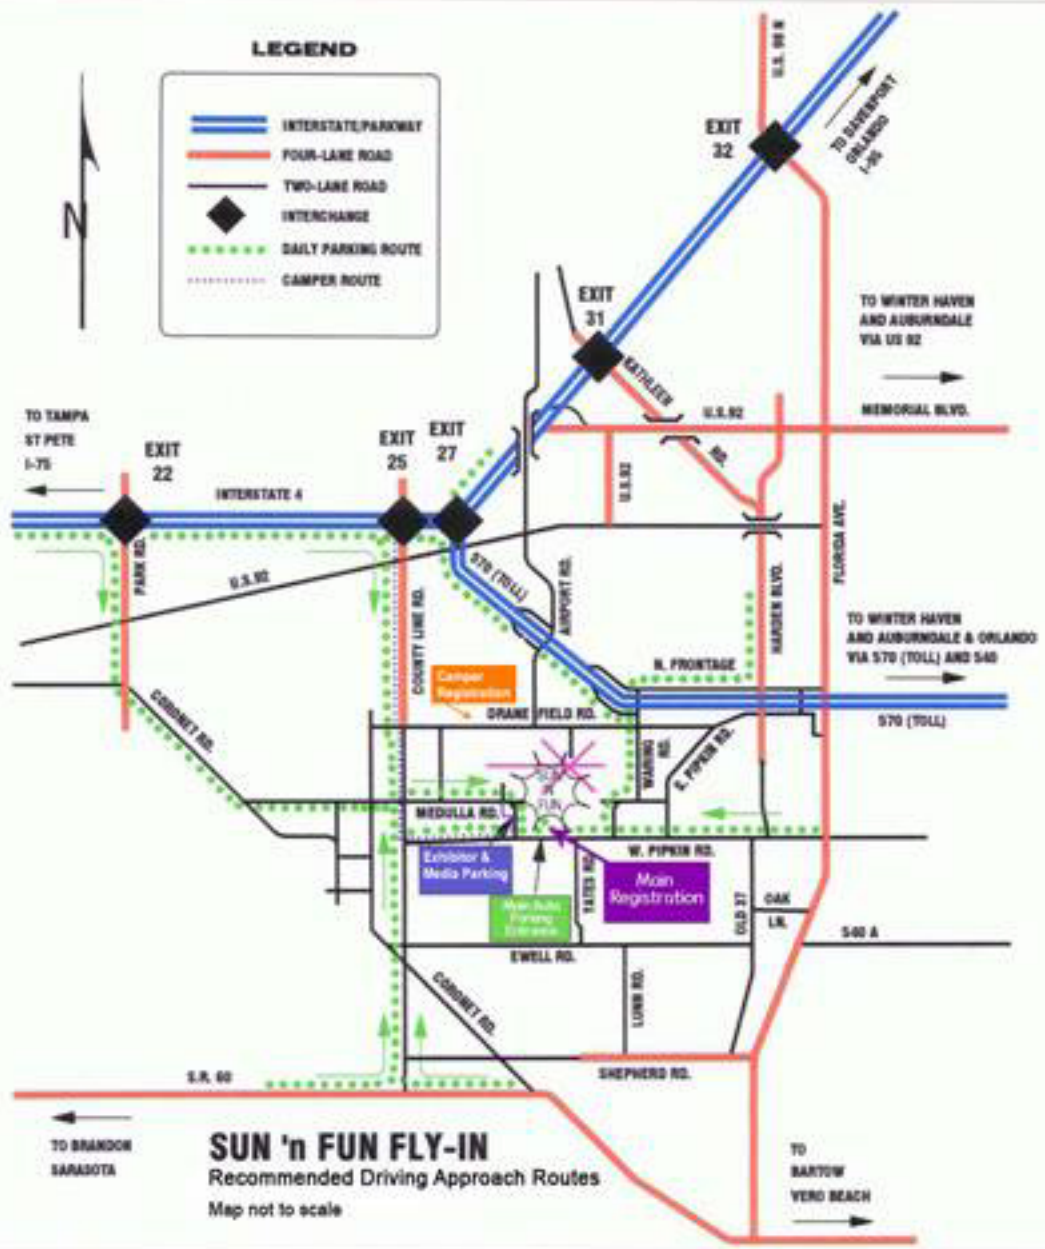

LEGEND

- INTERSTATE/PARKWAY
- FOUR-LANE ROAD
- TWO-LANE ROAD
- INTERCHANGE
- DAILY PARKING ROUTE
- CAMPER ROUTE

SUN 'n FUN FLY-IN
Recommended Driving Approach Routes
Map not to scale